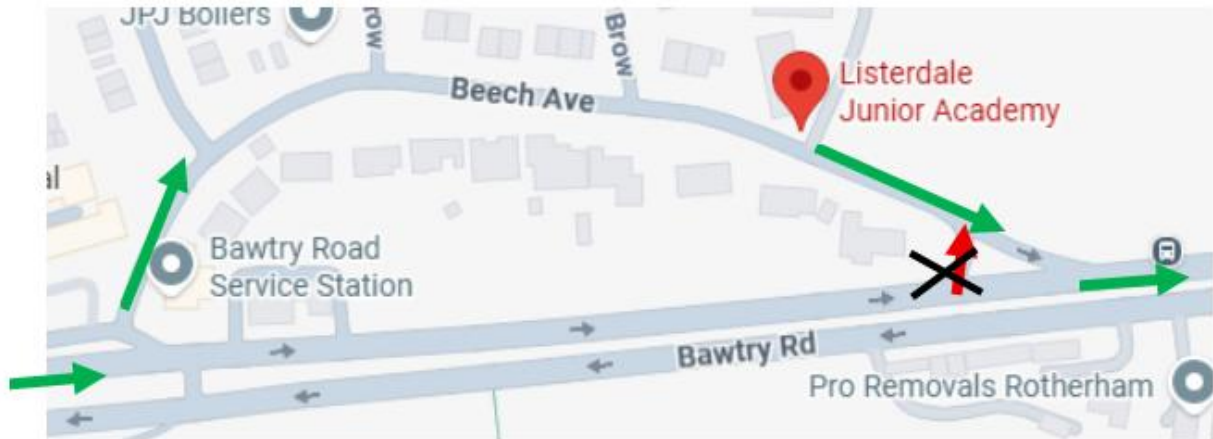

- **Park and Stride:** Please consider parking further away and walking in. This reduces congestion and promotes active travel.
- **Beefeater Car Park:** Families can use the Beefeater pub car park—just remember to register your number plate.

Trial One-Way System

If you must park near school, please try a one-way system:

- Enter Beech Avenue via the service station side
- Exit down onto Bawtry Road

This should help traffic flow more smoothly. A map is attached for guidance.